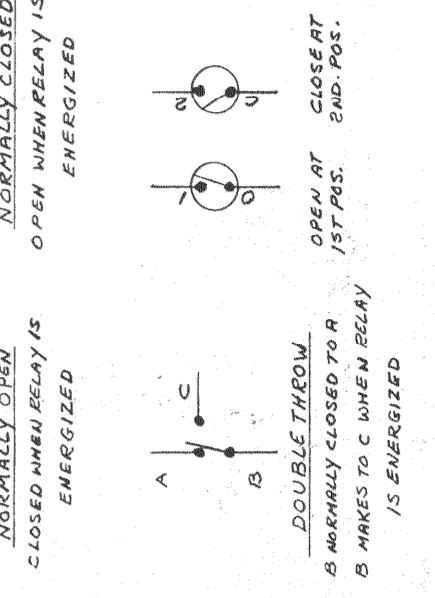

WIRE COLOR CODE

- RED
- BLUE
- YELLOW
- GREEN
- WHITE
- BLACK
- BROWN
- GRAY
- NO TRACER

WORD ABBREVIATIONS

- RELAY
- SOLLENOID
- SWITCH
- END OF STROKE
- STEP UP
- REPEL
- RIGHT
- LEFT
- ADJUSTMENT
- ADJUSTMENT
- NO. NUMBER
- NO. MOTOR
- SOLE NO. UNNUMBERED
- SOLE NO. UNNUMBERED

HOLLYWOOD
248

2-3-61 NRC.