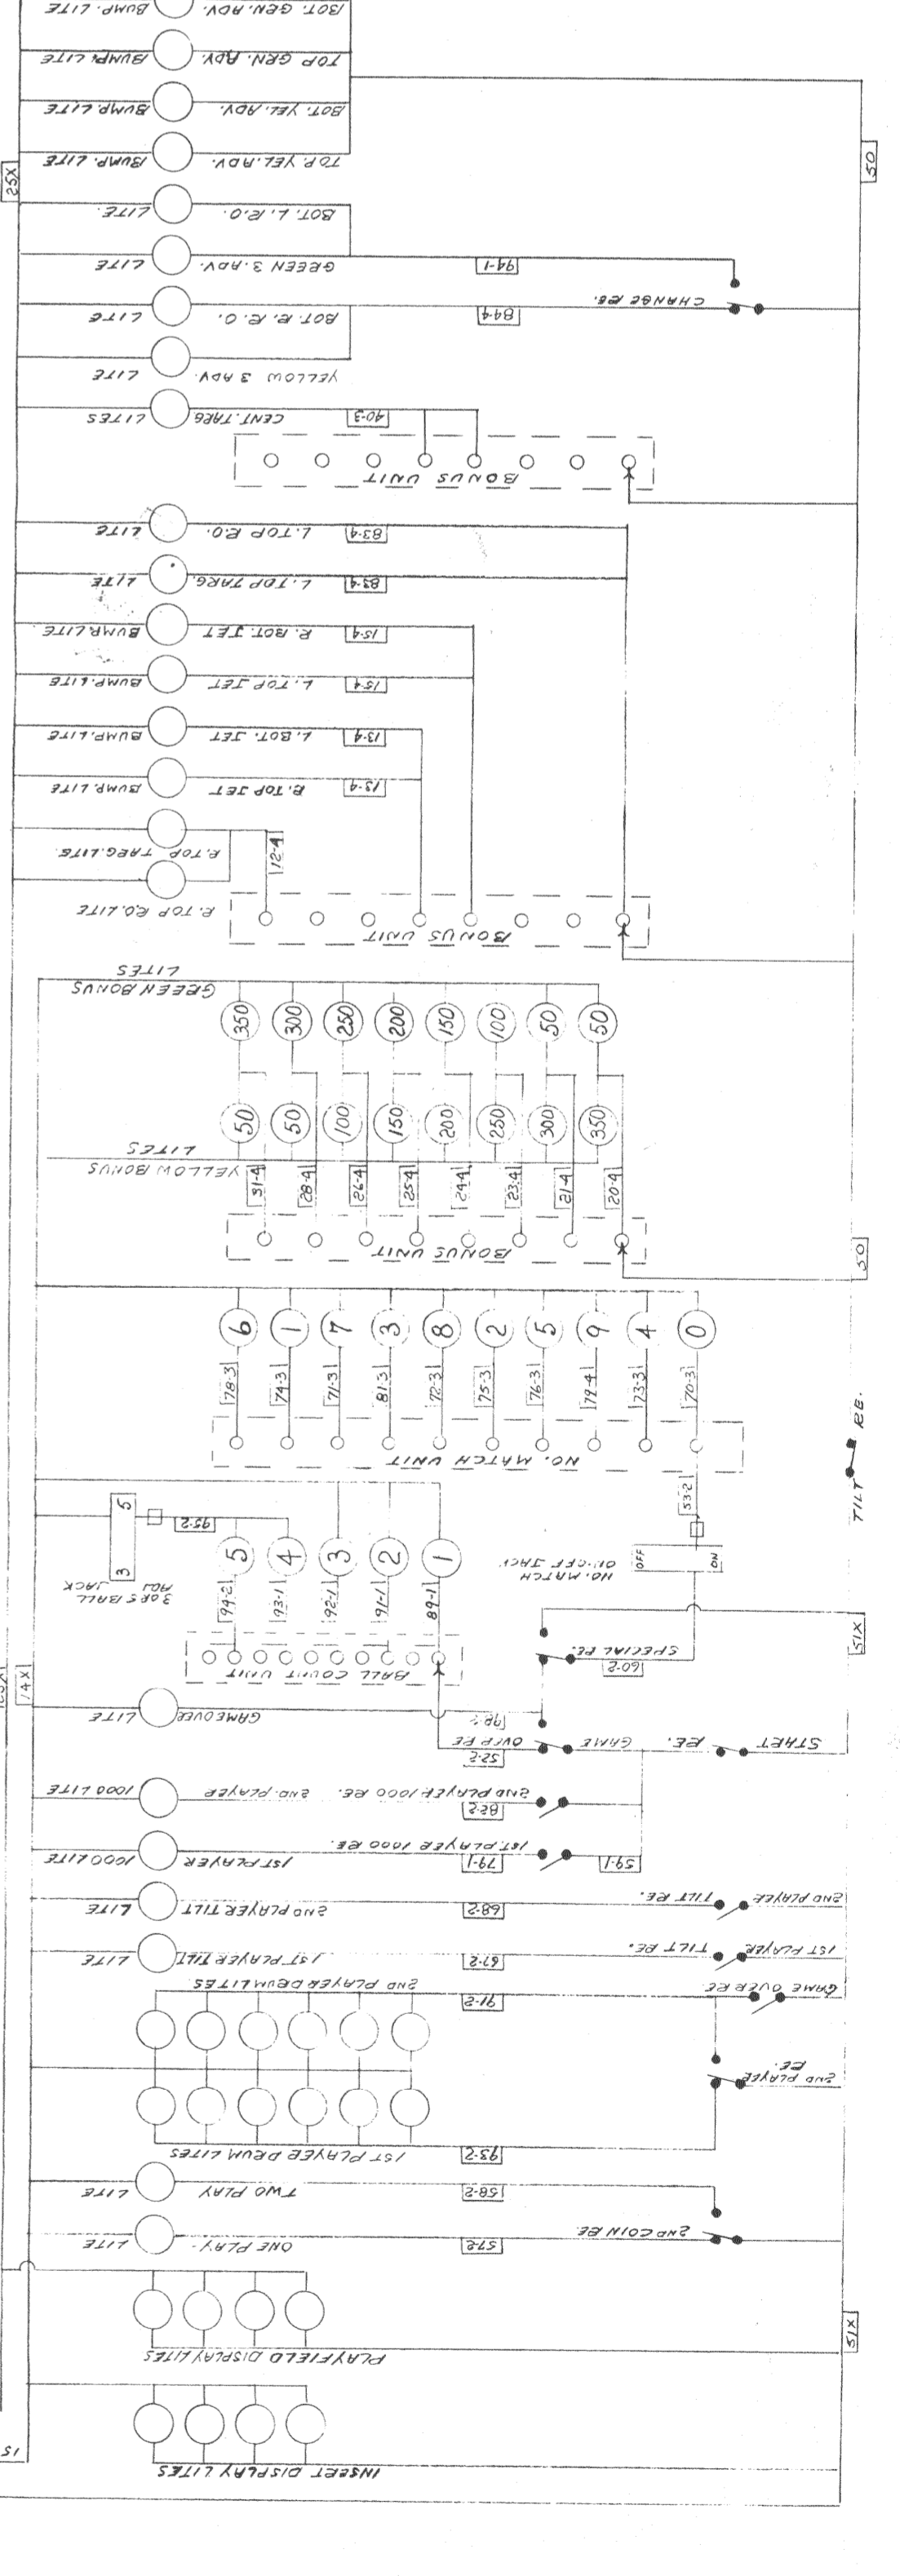

WIRE COLOR CODE

- RED
- BLUE
- YELLOW
- GREEN
- WHITE
- BLACK
- BROWN
- GRAY
- NO TRACER

WORD ABBREVIATIONS

- RELAY
- SOLLENOID
- SWITCH
- END OF STROKE
- STEP UP
- REPEL
- RIGHT
- LEFT
- ADJUSTMENT
- ADJUSTMENT
- NO. NUMBER
- NO. MOTOR
- SOLE NO. UNNUMBERED
- SOLE NO. UNNUMBERED

HOLLYWOOD
248

2-3-61 NRC.