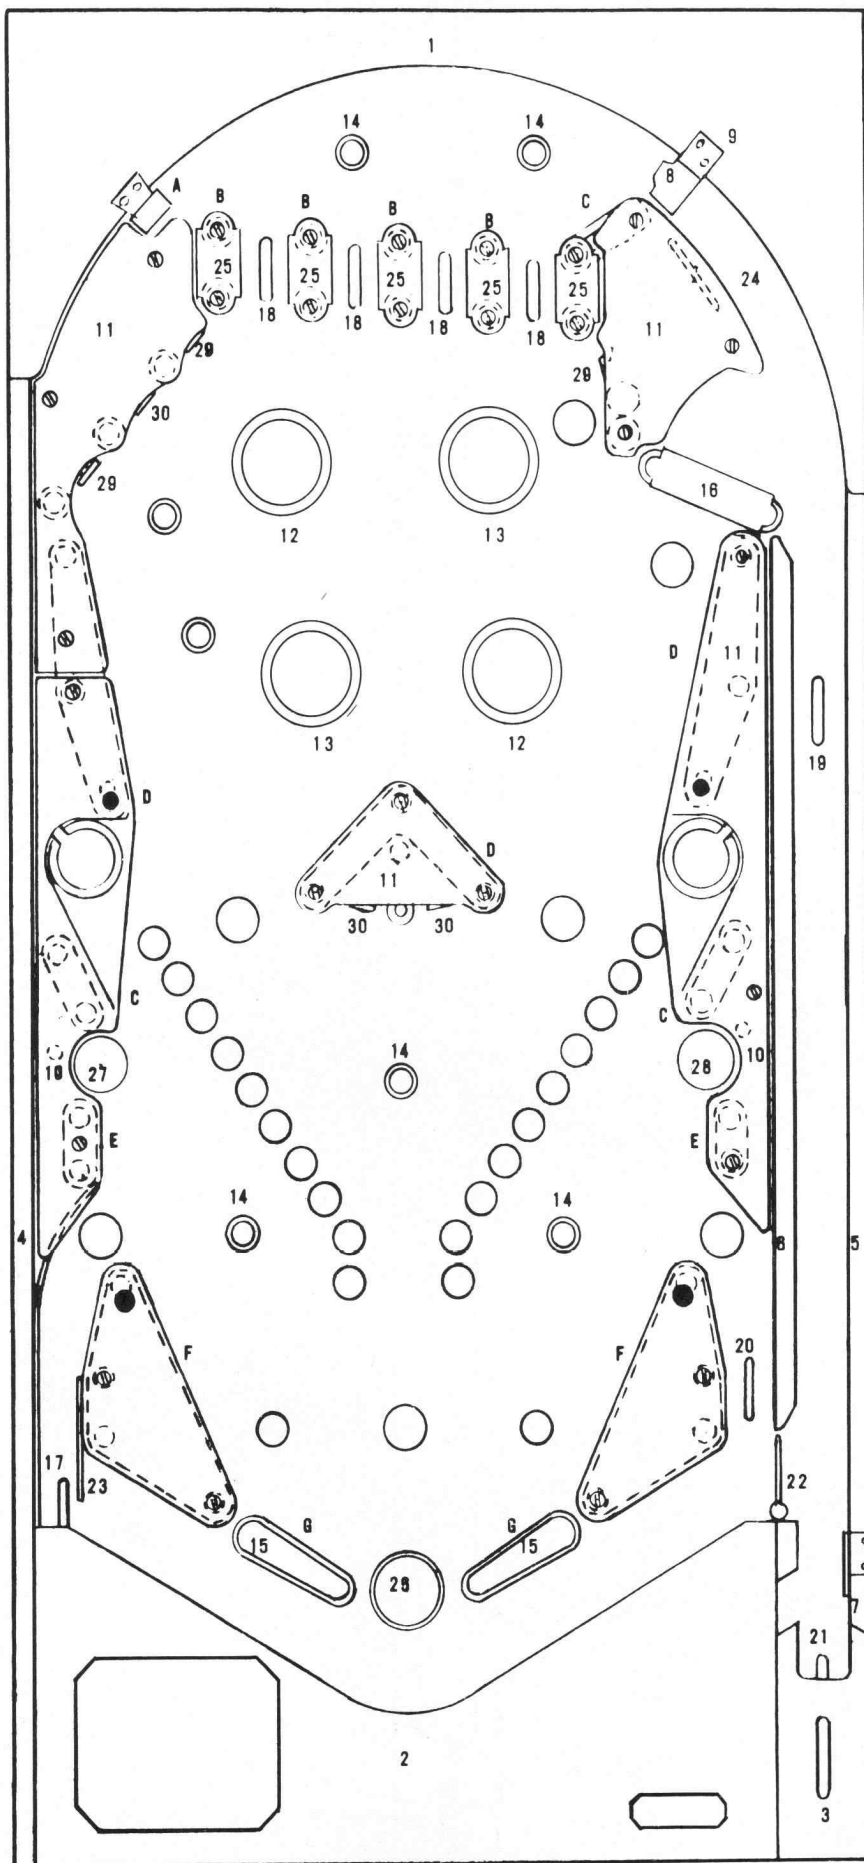

# SEE SAW Playfield Chart

Dimensions are inside diameters. Numbers in parentheses indicate quantity used, if in excess of one.

## RUBBER RINGS

- A R 115 4, Rebound
- B R 243, 5/16 in. (18)
- C R 521 2, 1 1/2 in. (3)
- D R 521 5, 3 in. (3)
- E R 521 1, 1 in. (2)
- F R 521 6, 3/4 in. (2)
- G R 406 3, Flipper (2)