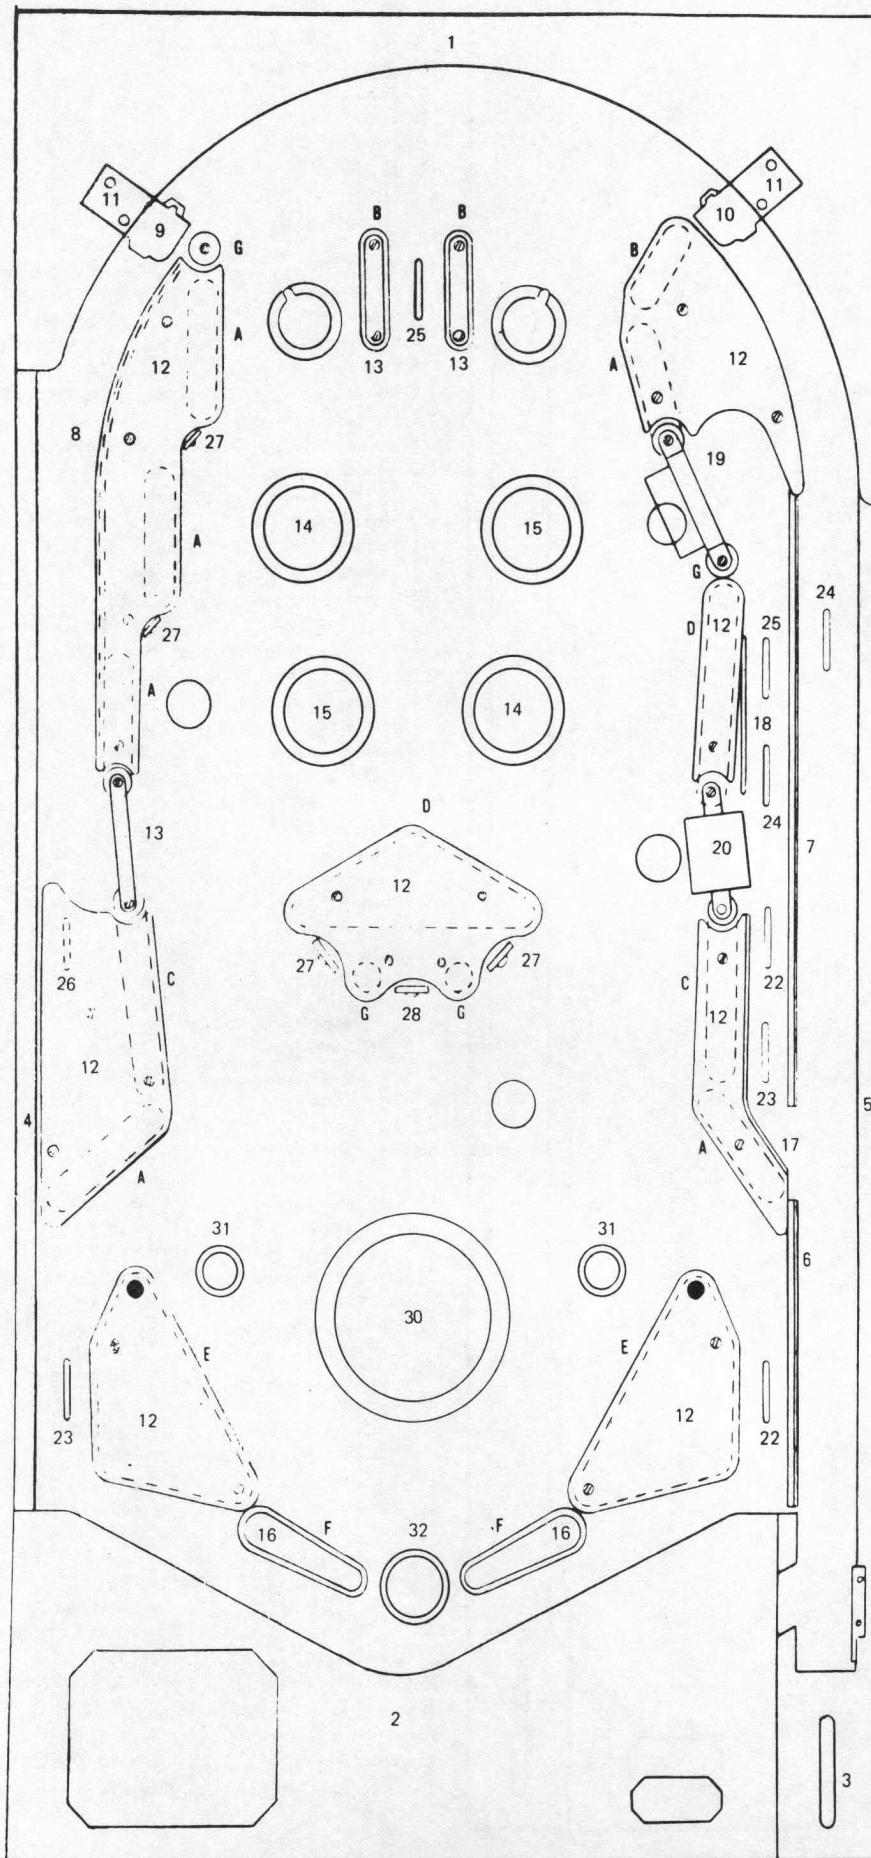

# TIME ZONE Playfield Chart

## RUBBER PARTS

Dimensions are inside diameters. Numbers in parentheses indicate quantity used, if in excess of one.

- A R-521-2, 1½ in. (6)
- B R-521-1, 1 in. (3)
- C R-521-3, 2 in. (2)
- D R-521-4, 2½ in. (2)
- E R-521-5, 3 in. (2)
- F R-406-3 (Yellow) (2)
- G R-243, 5/16 in. (4)

## OTHER PARTS

- 1 Top Arch ..... P-5839-54
- 2 Bottom Arch ..... P-5871-38
- 3 Shooter Gauge ..... P-6359-10
- 4 Side Rail, left ..... CA-1208-15
- 5 Side Rail, right ..... CA-1208-1
- 6 Ball Guide, bottom right. P-6495-66
- 7 Ball Guide, top right. .... P-6495-64
- 8 Ball Guide, top left. .... P-6495-65
- 9 Ball Gate, left ..... A-1475-4
- 10 Ball Gate, right ..... A-1475-1
- 11 Ball Gate Cover (2 used) . P-2996-5
- 12 Light Shields (set) ..... A-2890-87
- 13 Plate ..... P-5899-29
- 14 Bumper Cap ..... C-719-12
- 15 Bumper Cap ..... C-719-16
- Details of Bumper Assys.,  
page 167
- 16 Flipper, white ..... C-611-5
- Details of Flipper Assys.,  
page 175
- 17 Guide Wire ..... M-121-28
- 18 Guide Wire ..... M-121-18
- 19 Gate & Wire Assy. .... AS-2250-28
- As detailed, item 19, page 132
- 20 Gate & Wire Assy ..... AS-2250-4
- As detailed, item 23, page 131
- 21 Gate Bracket. .... P-5867-2
- 22 Rollover Wire (2 used) .. M-1336-2
- 23 Rollover Wire (2 used) .. M-1336-3
- 24 Rollover Wire (2 used) .. M-1336-9
- 25 Rollover Wire (2 used) .. M-1336-10
- 26 Rollover Wire ..... M-1336-13
- Brackets for Items 22-26:  
page 191
- Switches for Items 22-26:  
pages 25, 26
- 27 Target Assy. (4 used) .... AS-982-699
- As detailed, item 28, page 128
- 28 Target Assy. .... AS-982-723
- As detailed, item 22, page 125
- 29 Window Gasket. .... M-1398
- 30 Playfield Window ..... M-1499
- Details of units with items 29, 30,  
pages 107, 108
- 31 Rollover Button (2 used) . C-387-5
- Parts related to item 31:  
see parts listed under item 14,  
page 127
- 32 Bumper. .... C-810
- Details of Playmore Post,  
page 185
- INDICATES MOVABLE POSTS  
FOR SCORING ADJUSTMENTS