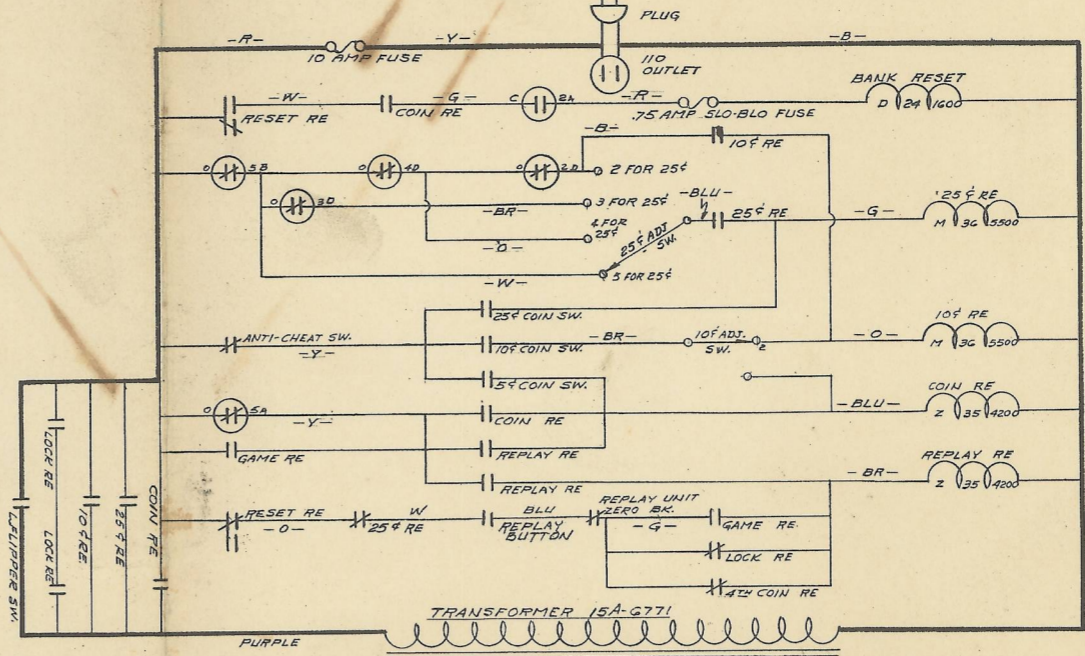

Big Chief

ABBREVIATION USED	SWITCH SYMBOLS
1ST PLAYER	1ST PLAYER
2ND PLAYER	2ND PLAYER
3RD PLAYER	3RD PLAYER
4TH PLAYER	4TH PLAYER
DRUM LETTER	DRUM LETTER
TILT	TILT
BLU'S EXTRA BALL	BLU'S EXTRA BALL
3000' ADJ.	3000' ADJ.
1ST PLAYER	1ST PLAYER
2ND PLAYER	2ND PLAYER
3RD PLAYER	3RD PLAYER
4TH PLAYER	4TH PLAYER
R. TOP S.O.	R. TOP S.O.
YELLOW SET	YELLOW SET
YELLOW NO. 1	YELLOW NO. 1
YELLOW NO. 2	YELLOW NO. 2
GREEN NO. 1	GREEN NO. 1
L. SIDE S.O.	L. SIDE S.O.
L. BOT. A. D. KICKER	L. BOT. A. D. KICKER
RED S.O. BUTTON	RED S.O. BUTTON
RED CENTER S.O.	RED CENTER S.O.
TOP TARGET	TOP TARGET
RED SET BUMP	RED SET BUMP
L. SIDE TARGET	L. SIDE TARGET
WHITE NO.	WHITE NO.
L. CENTER TARGET	L. CENTER TARGET
R. CENTER TARGET	R. CENTER TARGET
R. CENTER TARGET	R. CENTER TARGET
TOP GATE	TOP GATE
BOT. GATE	BOT. GATE
RED GATE SW.	RED GATE SW.
Y-B	Y-B
BOT. GATE	BOT. GATE

WILLIAMS ELECTRONIC MFG. CORP.
3501 N. CALIFORNIA
CHICAGO 18, ILL.
CORNELIUS 7-3240

Big Chief