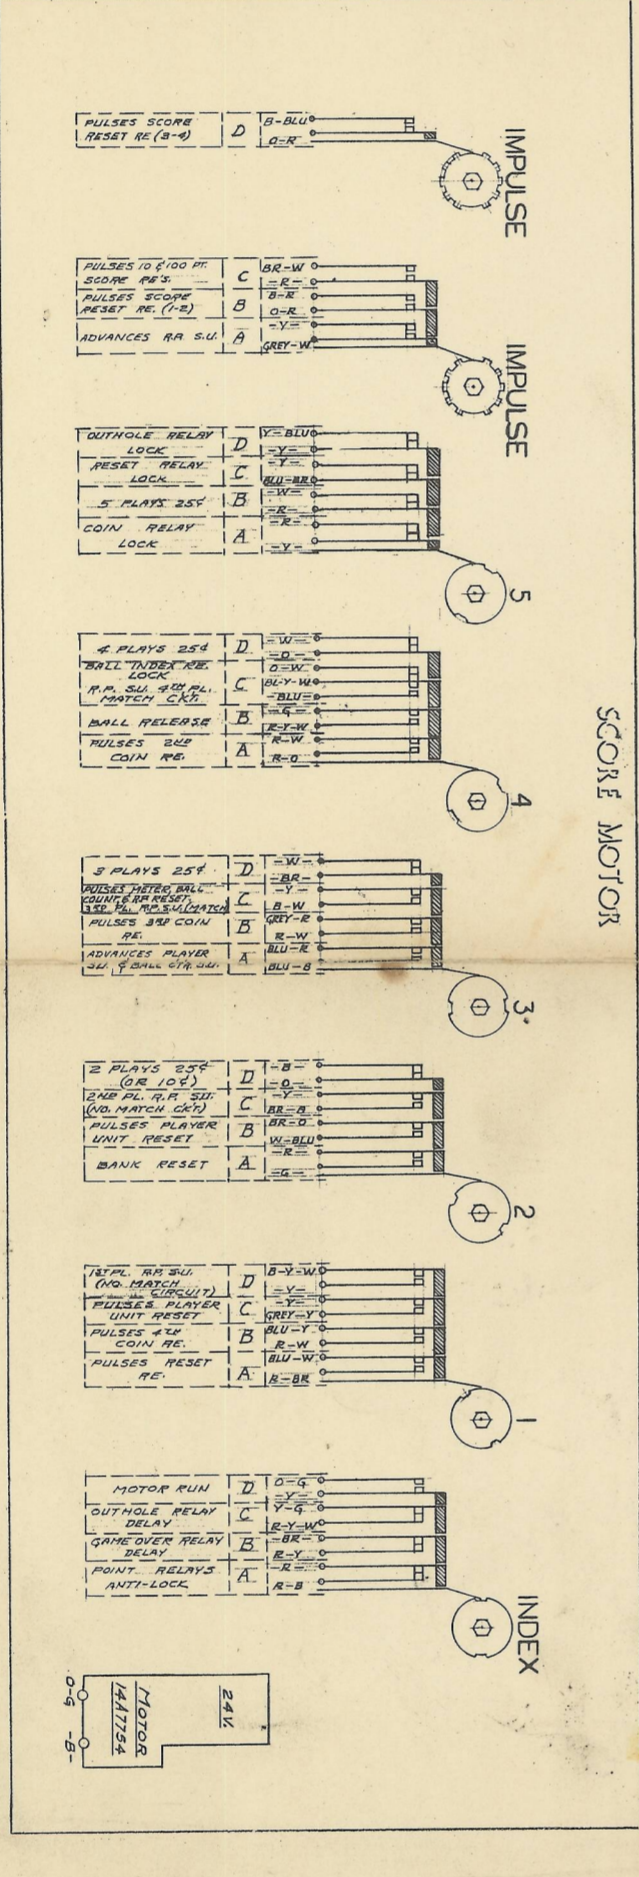

Big Chief

ABBREVIATION USED	SWITCH SYMBOLS
1ST PLAYER	1ST PLAYER
2ND PLAYER	2ND PLAYER
3RD PLAYER	3RD PLAYER
4TH PLAYER	4TH PLAYER
DRUM LETTER	DRUM LETTER
TILT	TILT
BLU'S EXTRA BALL	BLU'S EXTRA BALL
3000' ADJ.	3000' ADJ.
1ST PLAYER	1ST PLAYER
2ND PLAYER	2ND PLAYER
3RD PLAYER	3RD PLAYER
4TH PLAYER	4TH PLAYER
R. TOP S.O.	R. TOP S.O.
YELLOW SET	YELLOW SET
YELLOW NO. 1	YELLOW NO. 1
YELLOW NO. 2	YELLOW NO. 2
GREEN NO. 1	GREEN NO. 1
L. SIDE S.O.	L. SIDE S.O.
L. BOT. A. D. KICKER	L. BOT. A. D. KICKER
RED S.O. BUTTON	RED S.O. BUTTON
RED CENTER S.O.	RED CENTER S.O.
TOP TARGET	TOP TARGET
RED SET BUMP	RED SET BUMP
L. SIDE TARGET	L. SIDE TARGET
WHITE NO.	WHITE NO.
L. CENTER TARGET	L. CENTER TARGET
R. CENTER TARGET	R. CENTER TARGET
R. CENTER TARGET	R. CENTER TARGET
TOP GATE	TOP GATE
BOT. GATE	BOT. GATE
RED GATE SW.	RED GATE SW.
Y-B	Y-B
BOT. GATE	BOT. GATE