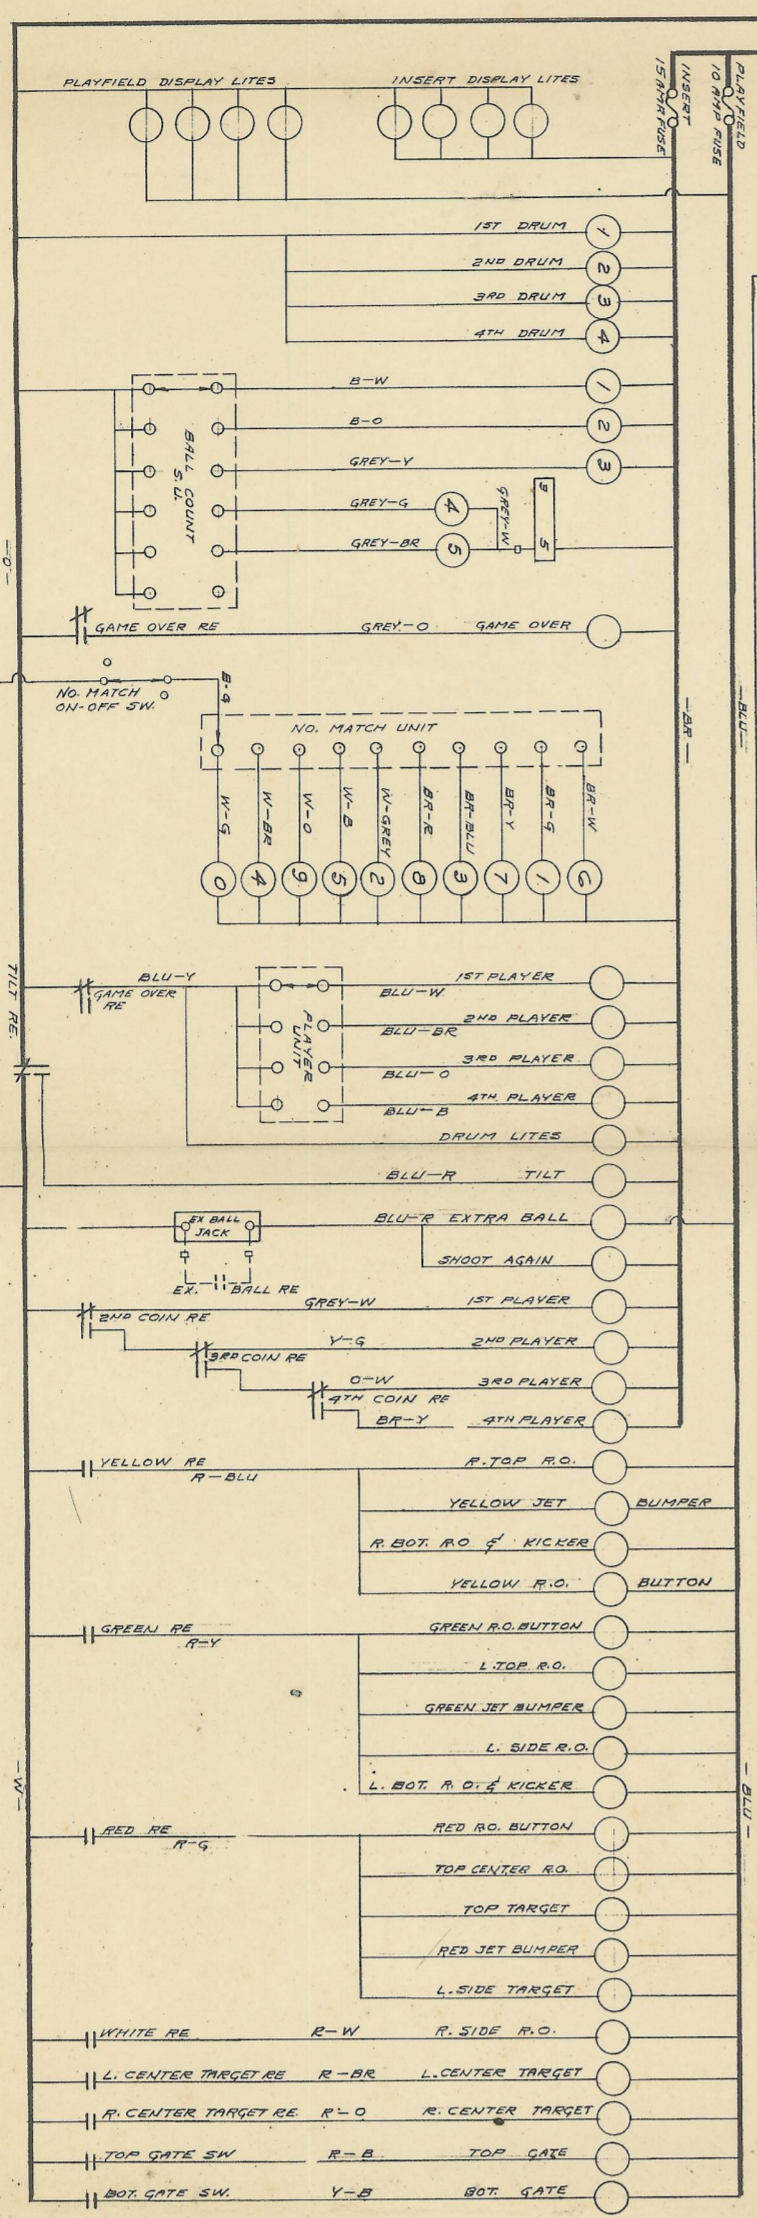

Big Chief

ABBREVIATION USED	SWITCH SYMBOLS
1ST PLAYER	1ST PLAYER
2ND PLAYER	2ND PLAYER
3RD PLAYER	3RD PLAYER
4TH PLAYER	4TH PLAYER
DRUM LETTER	DRUM LETTER
TILT	TILT
BLU'S EXTRA BALL	BLU'S EXTRA BALL
3000' ADJ.	3000' ADJ.
1ST PLAYER	1ST PLAYER
2ND PLAYER	2ND PLAYER
3RD PLAYER	3RD PLAYER
4TH PLAYER	4TH PLAYER
R. TOP S.O.	R. TOP S.O.
YELLOW SET	YELLOW SET
YELLOW NO. 1	YELLOW NO. 1
YELLOW NO. 2	YELLOW NO. 2
GREEN NO. 1	GREEN NO. 1
L. SIDE S.O.	L. SIDE S.O.
L. BOT. A. D. KICKER	L. BOT. A. D. KICKER
RED S.O. BUTTON	RED S.O. BUTTON
RED CENTER S.O.	RED CENTER S.O.
TOP TARGET	TOP TARGET
RED SET BUMP	RED SET BUMP
L. SIDE TARGET	L. SIDE TARGET
WHITE NO.	WHITE NO.
L. CENTER TARGET	L. CENTER TARGET
R. CENTER TARGET	R. CENTER TARGET
R. CENTER TARGET	R. CENTER TARGET
TOP GATE	TOP GATE
BOT. GATE	BOT. GATE
RED GATE SW.	RED GATE SW.
Y-B	Y-B
BOT. GATE	BOT. GATE