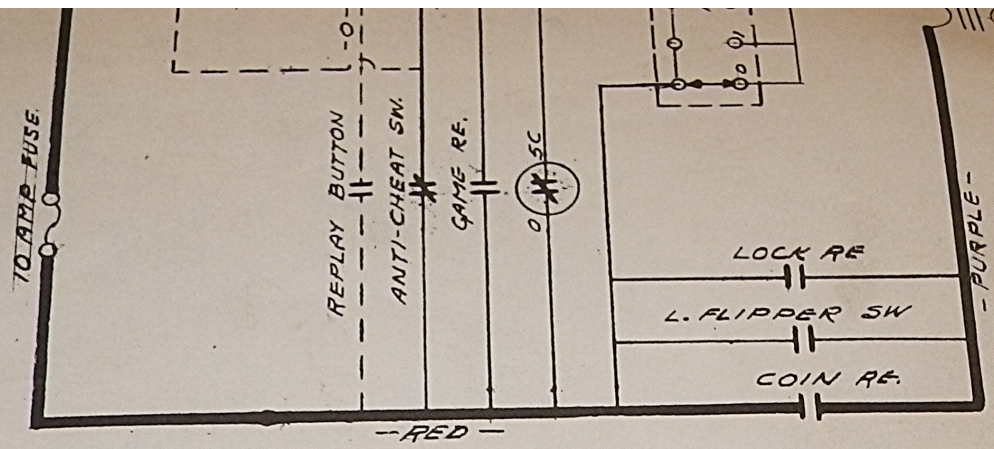

B

A

LUNAR SHOT

352

WILLIAMS ELECTRONICS INC.

3401 No. California Ave.

Chicago, 60618 Illinois

G-Y-W