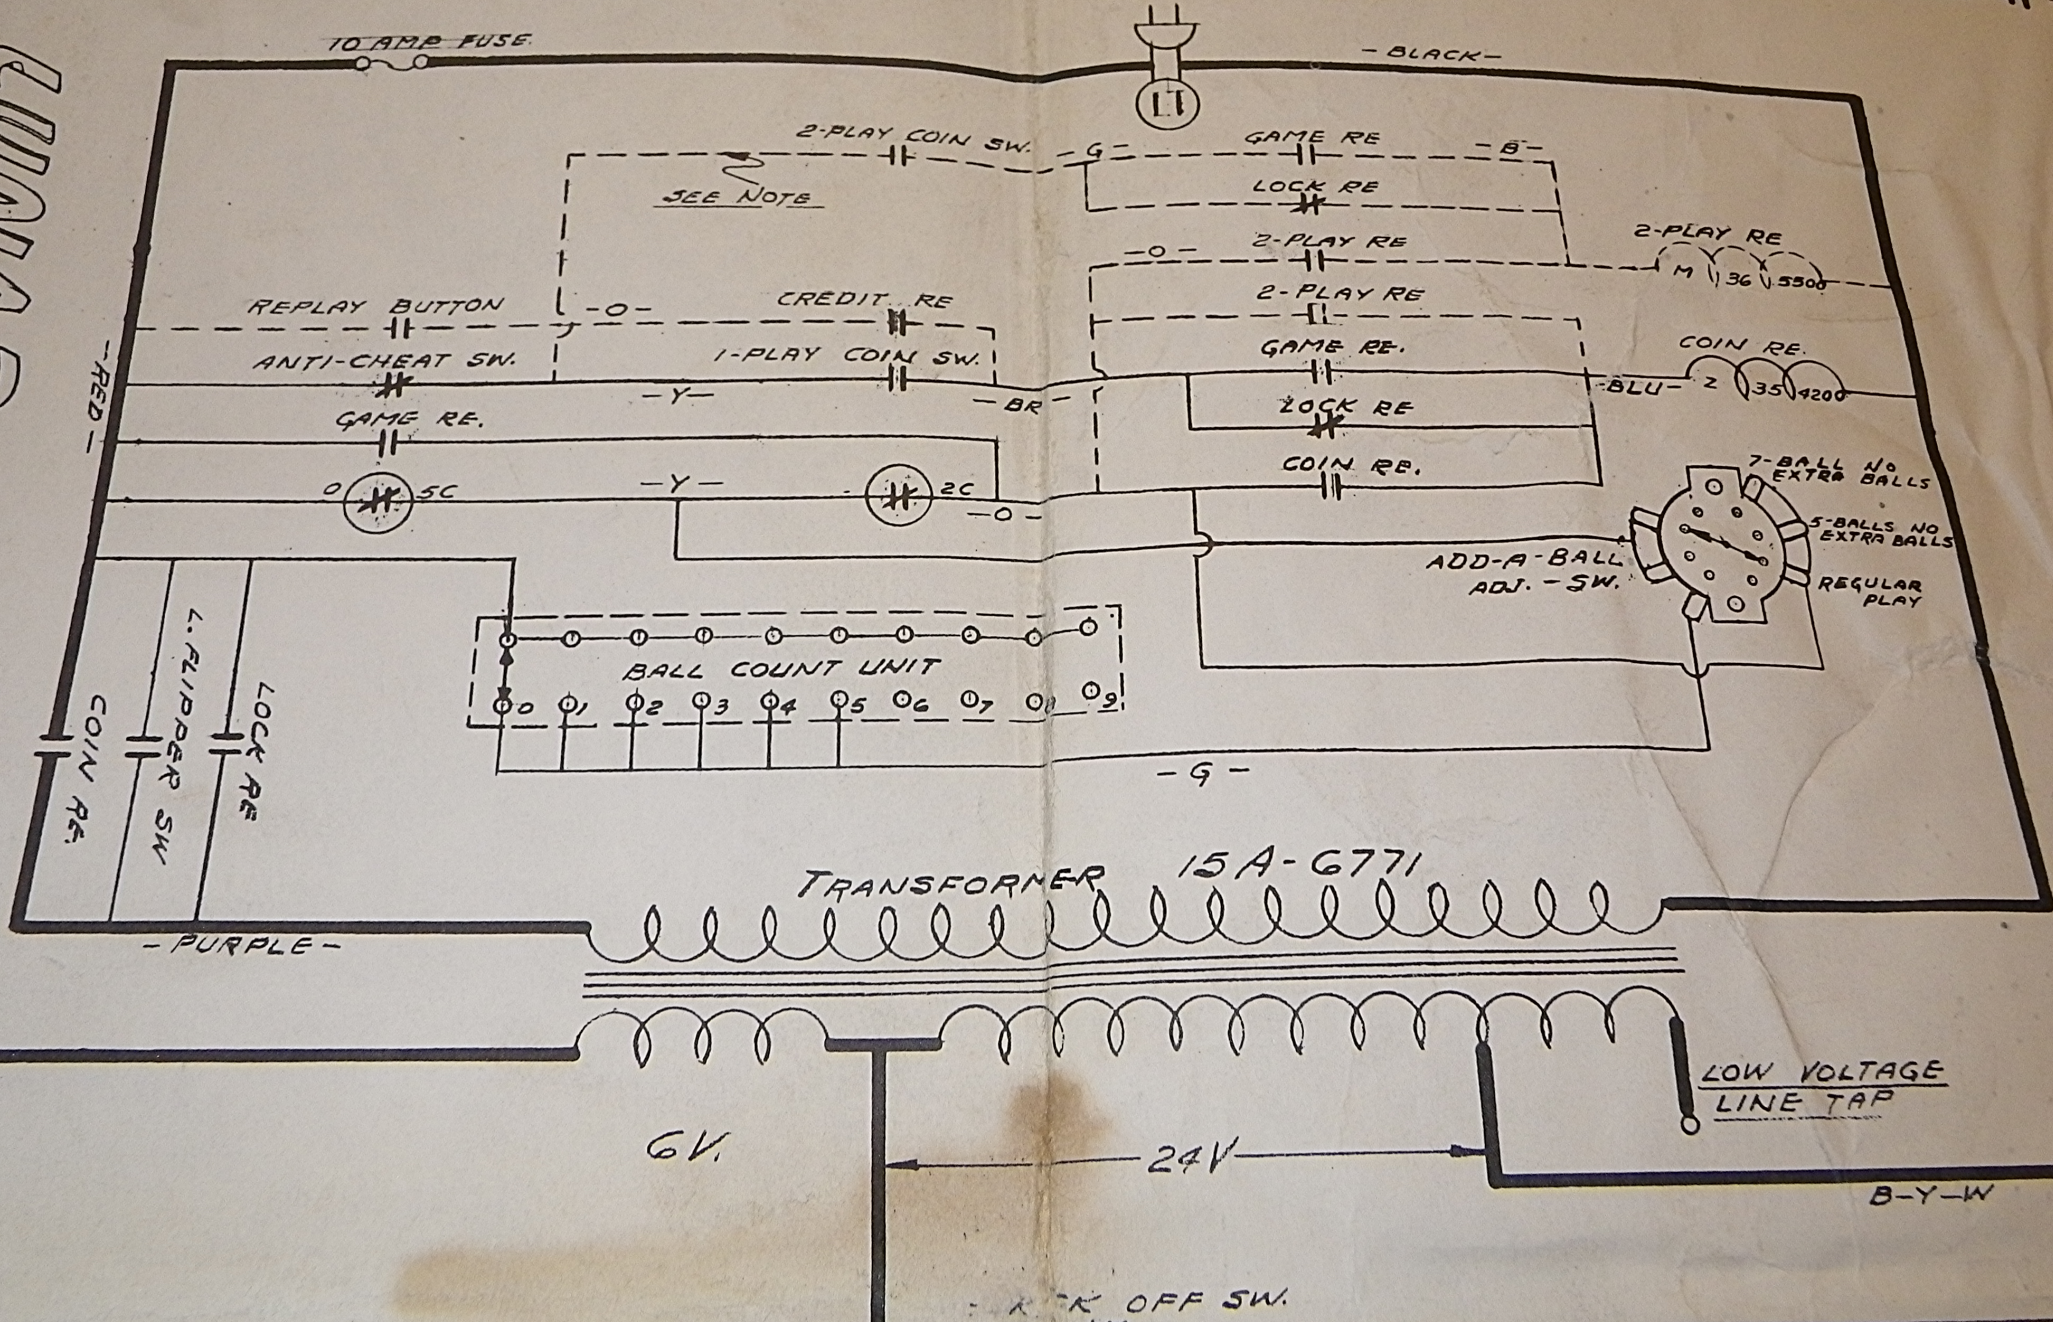

CUNAS

B C D E F