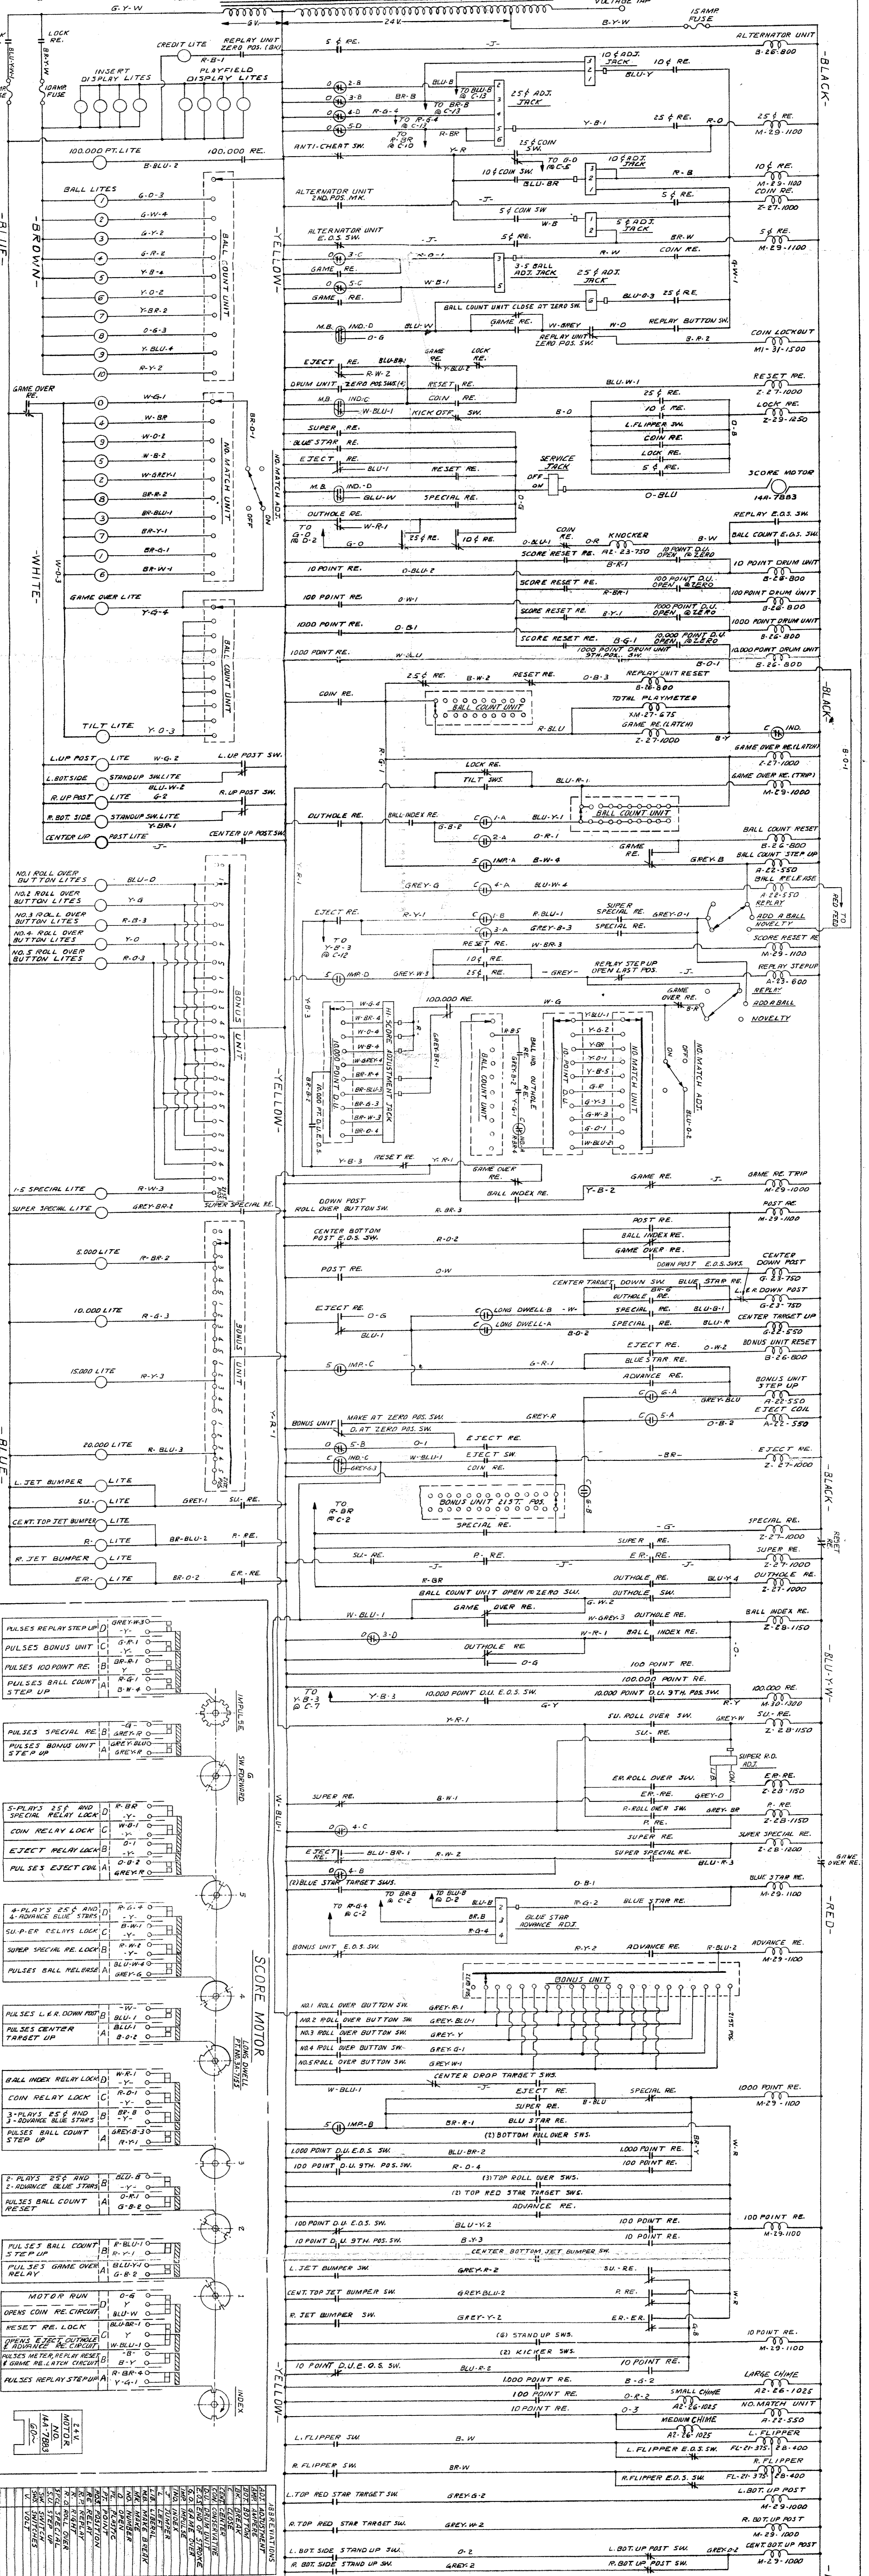

WILLIAMS
ELECTRONICS INC.
3401 N. CALIFORNIA AVE.
CHICAGO, ILLINOIS 60664
FEBRUARY 1972 BY E.J.A.V.

SWITCH SYMBOLS
NORMALLY OPEN SWITCH
NORMALLY CLOSED SWITCH
MAKES BREAK SWITCH
WIRE COLOR CODE
SINGLE INDICATED BY
WIRE COLOR CODE
WIRE WITH A RED TRAILER
AND BEAD A RED WIRE
WIRE WITH A RED TRAILER
AND BEAD A RED WIRE