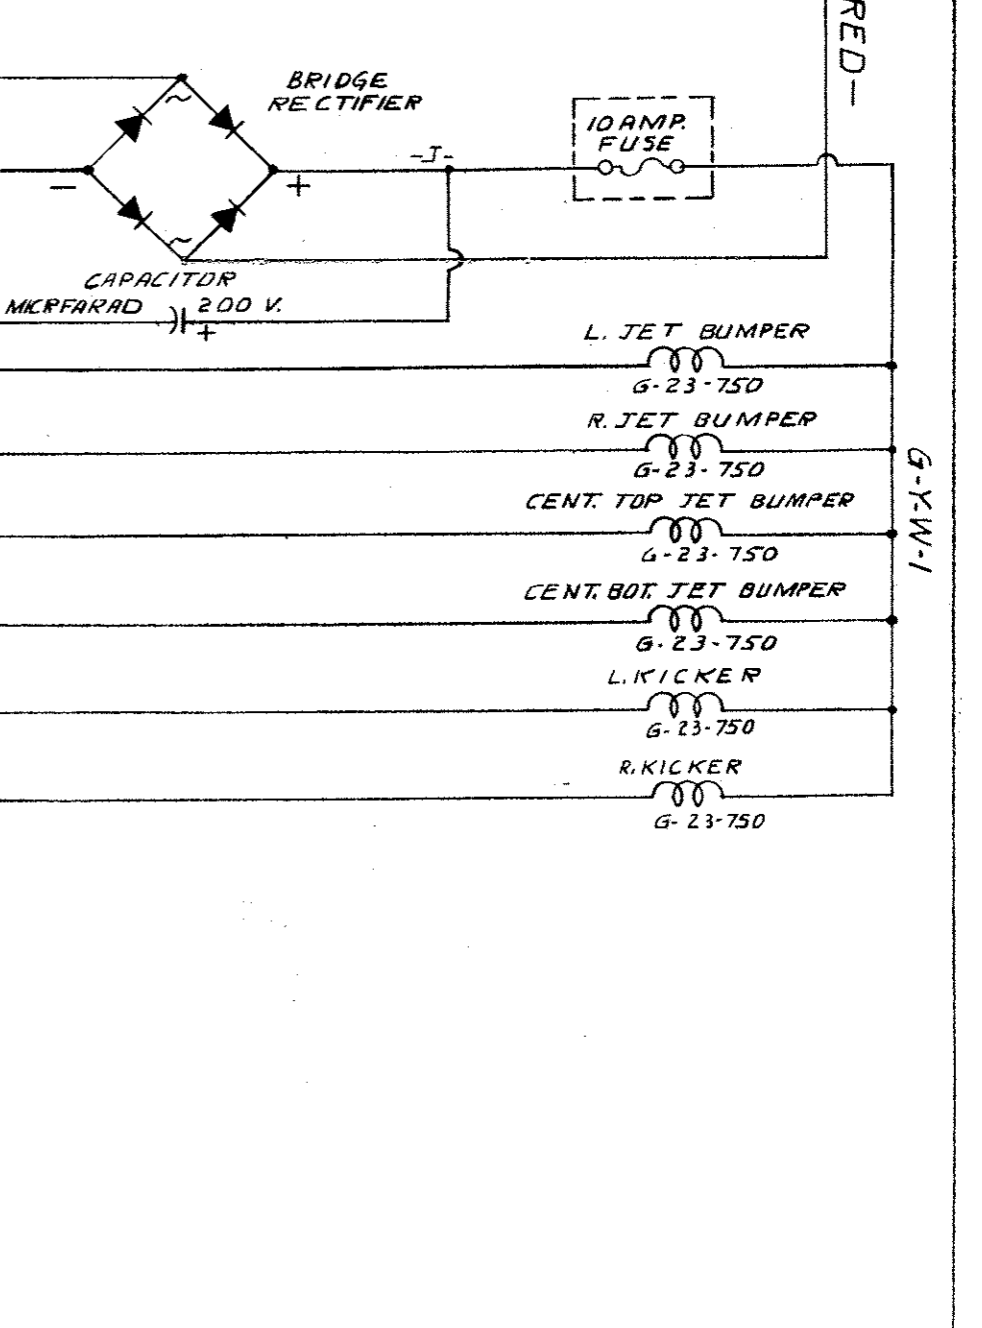

WILLIAMS
ELECTRONICS INC.
3401 N. CALIFORNIA AVE.
CHICAGO, ILLINOIS 60664
FEBRUARY 1972 BY E.J.A.V.

SWITCH SYMBOLS
NORMALLY OPEN SWITCH
NORMALLY CLOSED SWITCH
MAKES BREAK SWITCH
WIRE COLOR CODE
SINGLE INDICATED BY
WIRE COLOR CODE
WIRE WITH A RED TRAILER
AND BEAD A RED WIRE
WIRE WITH A RED TRAILER
AND BEAD A RED WIRE