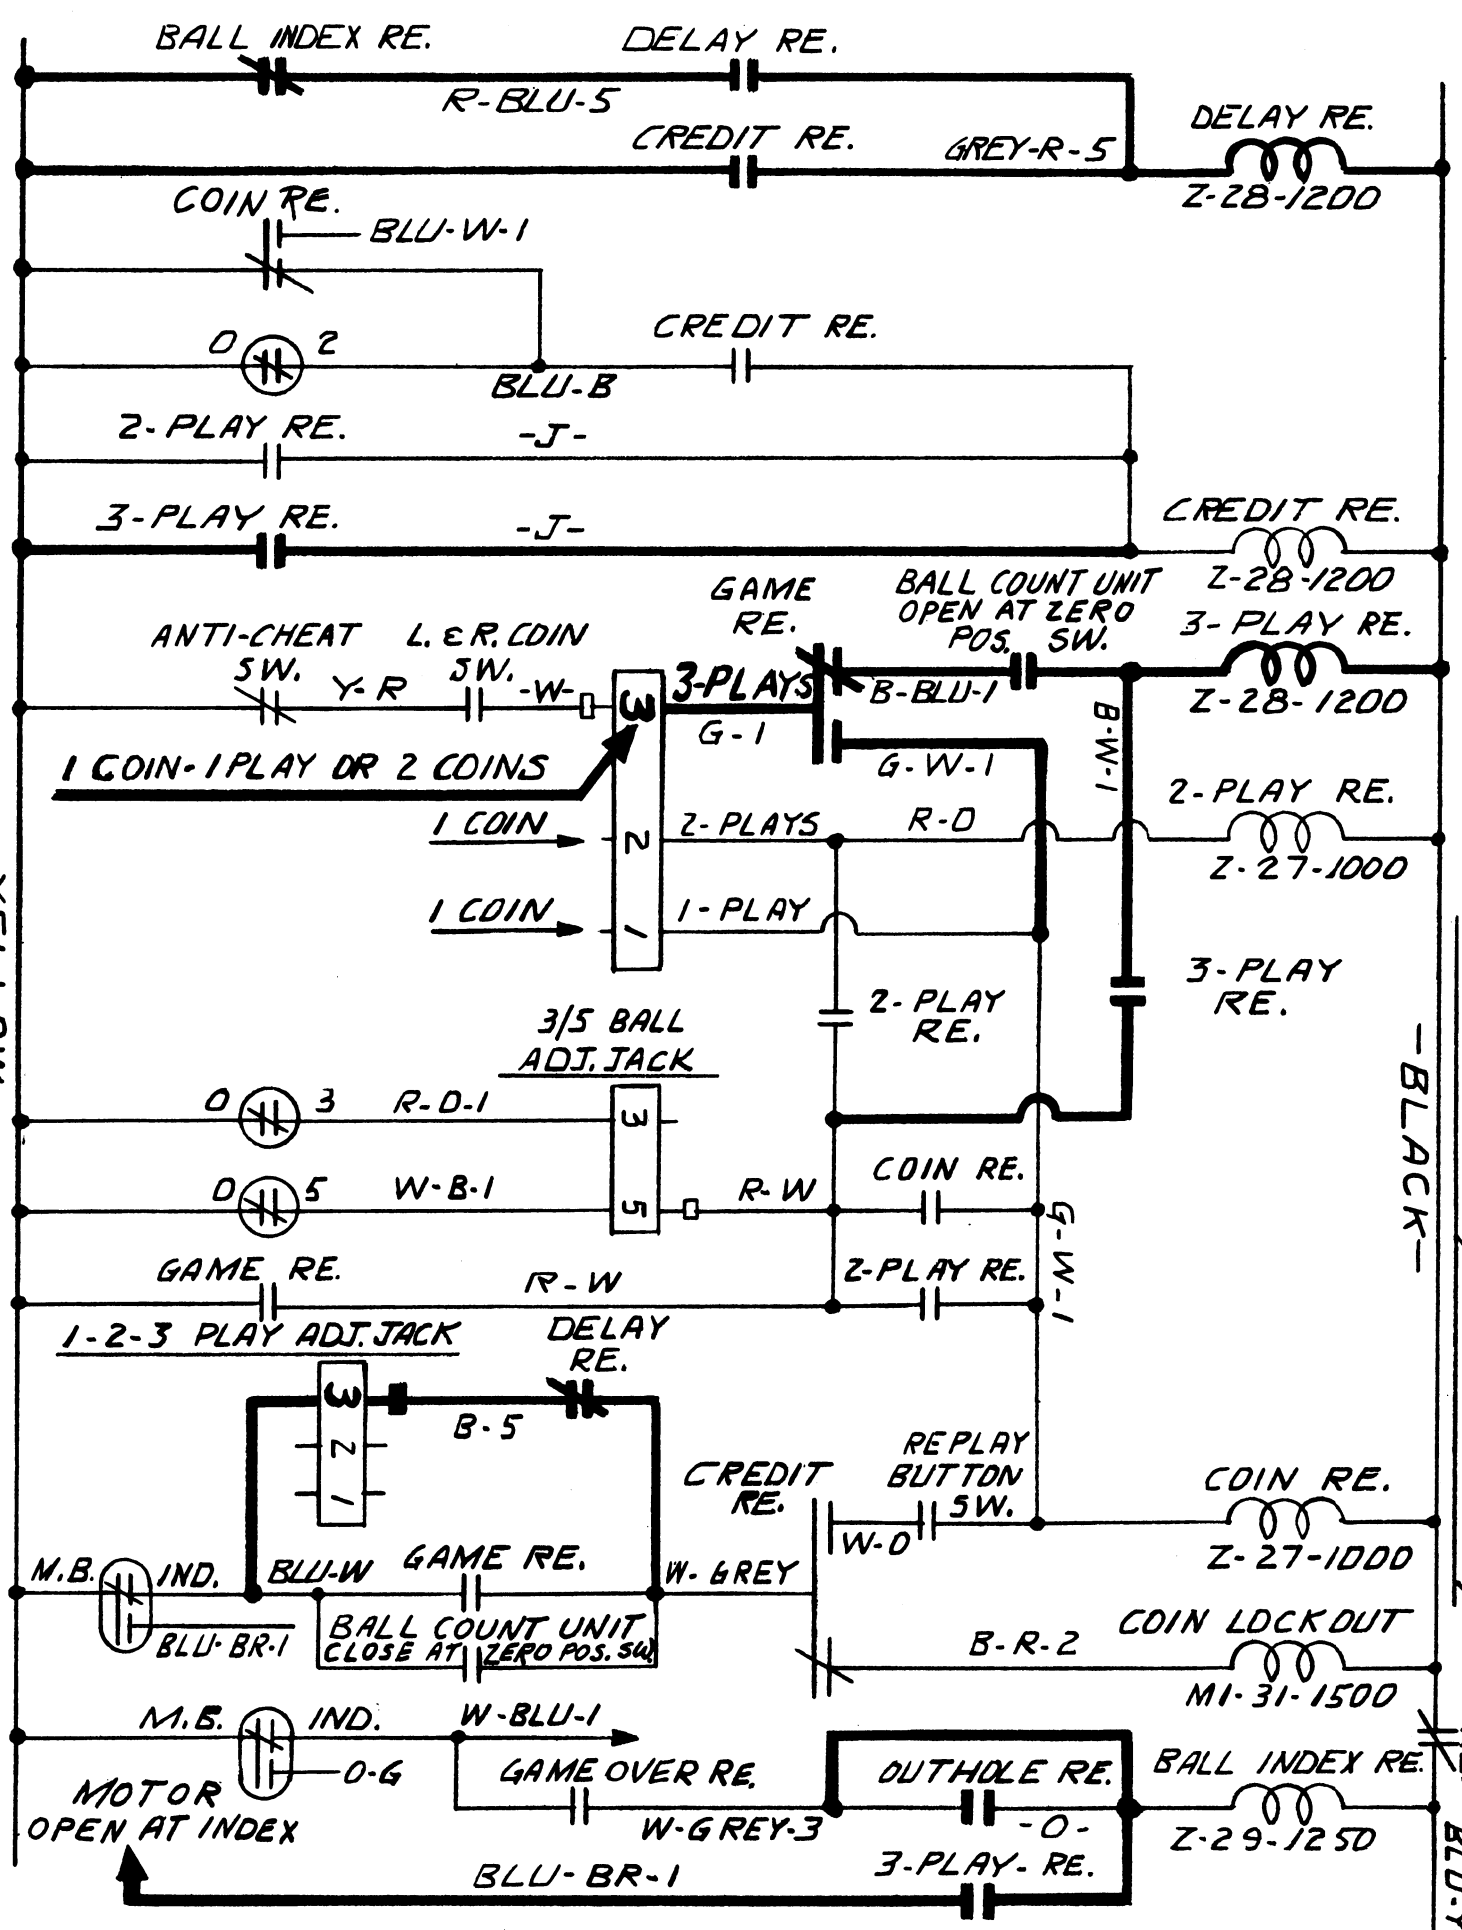

-YELLOW-

-BLACK-

HEAVY OUTLINES  
INDICATE ADDED COIN CIRCUIT

RESET RE.  
BLU-Y-W