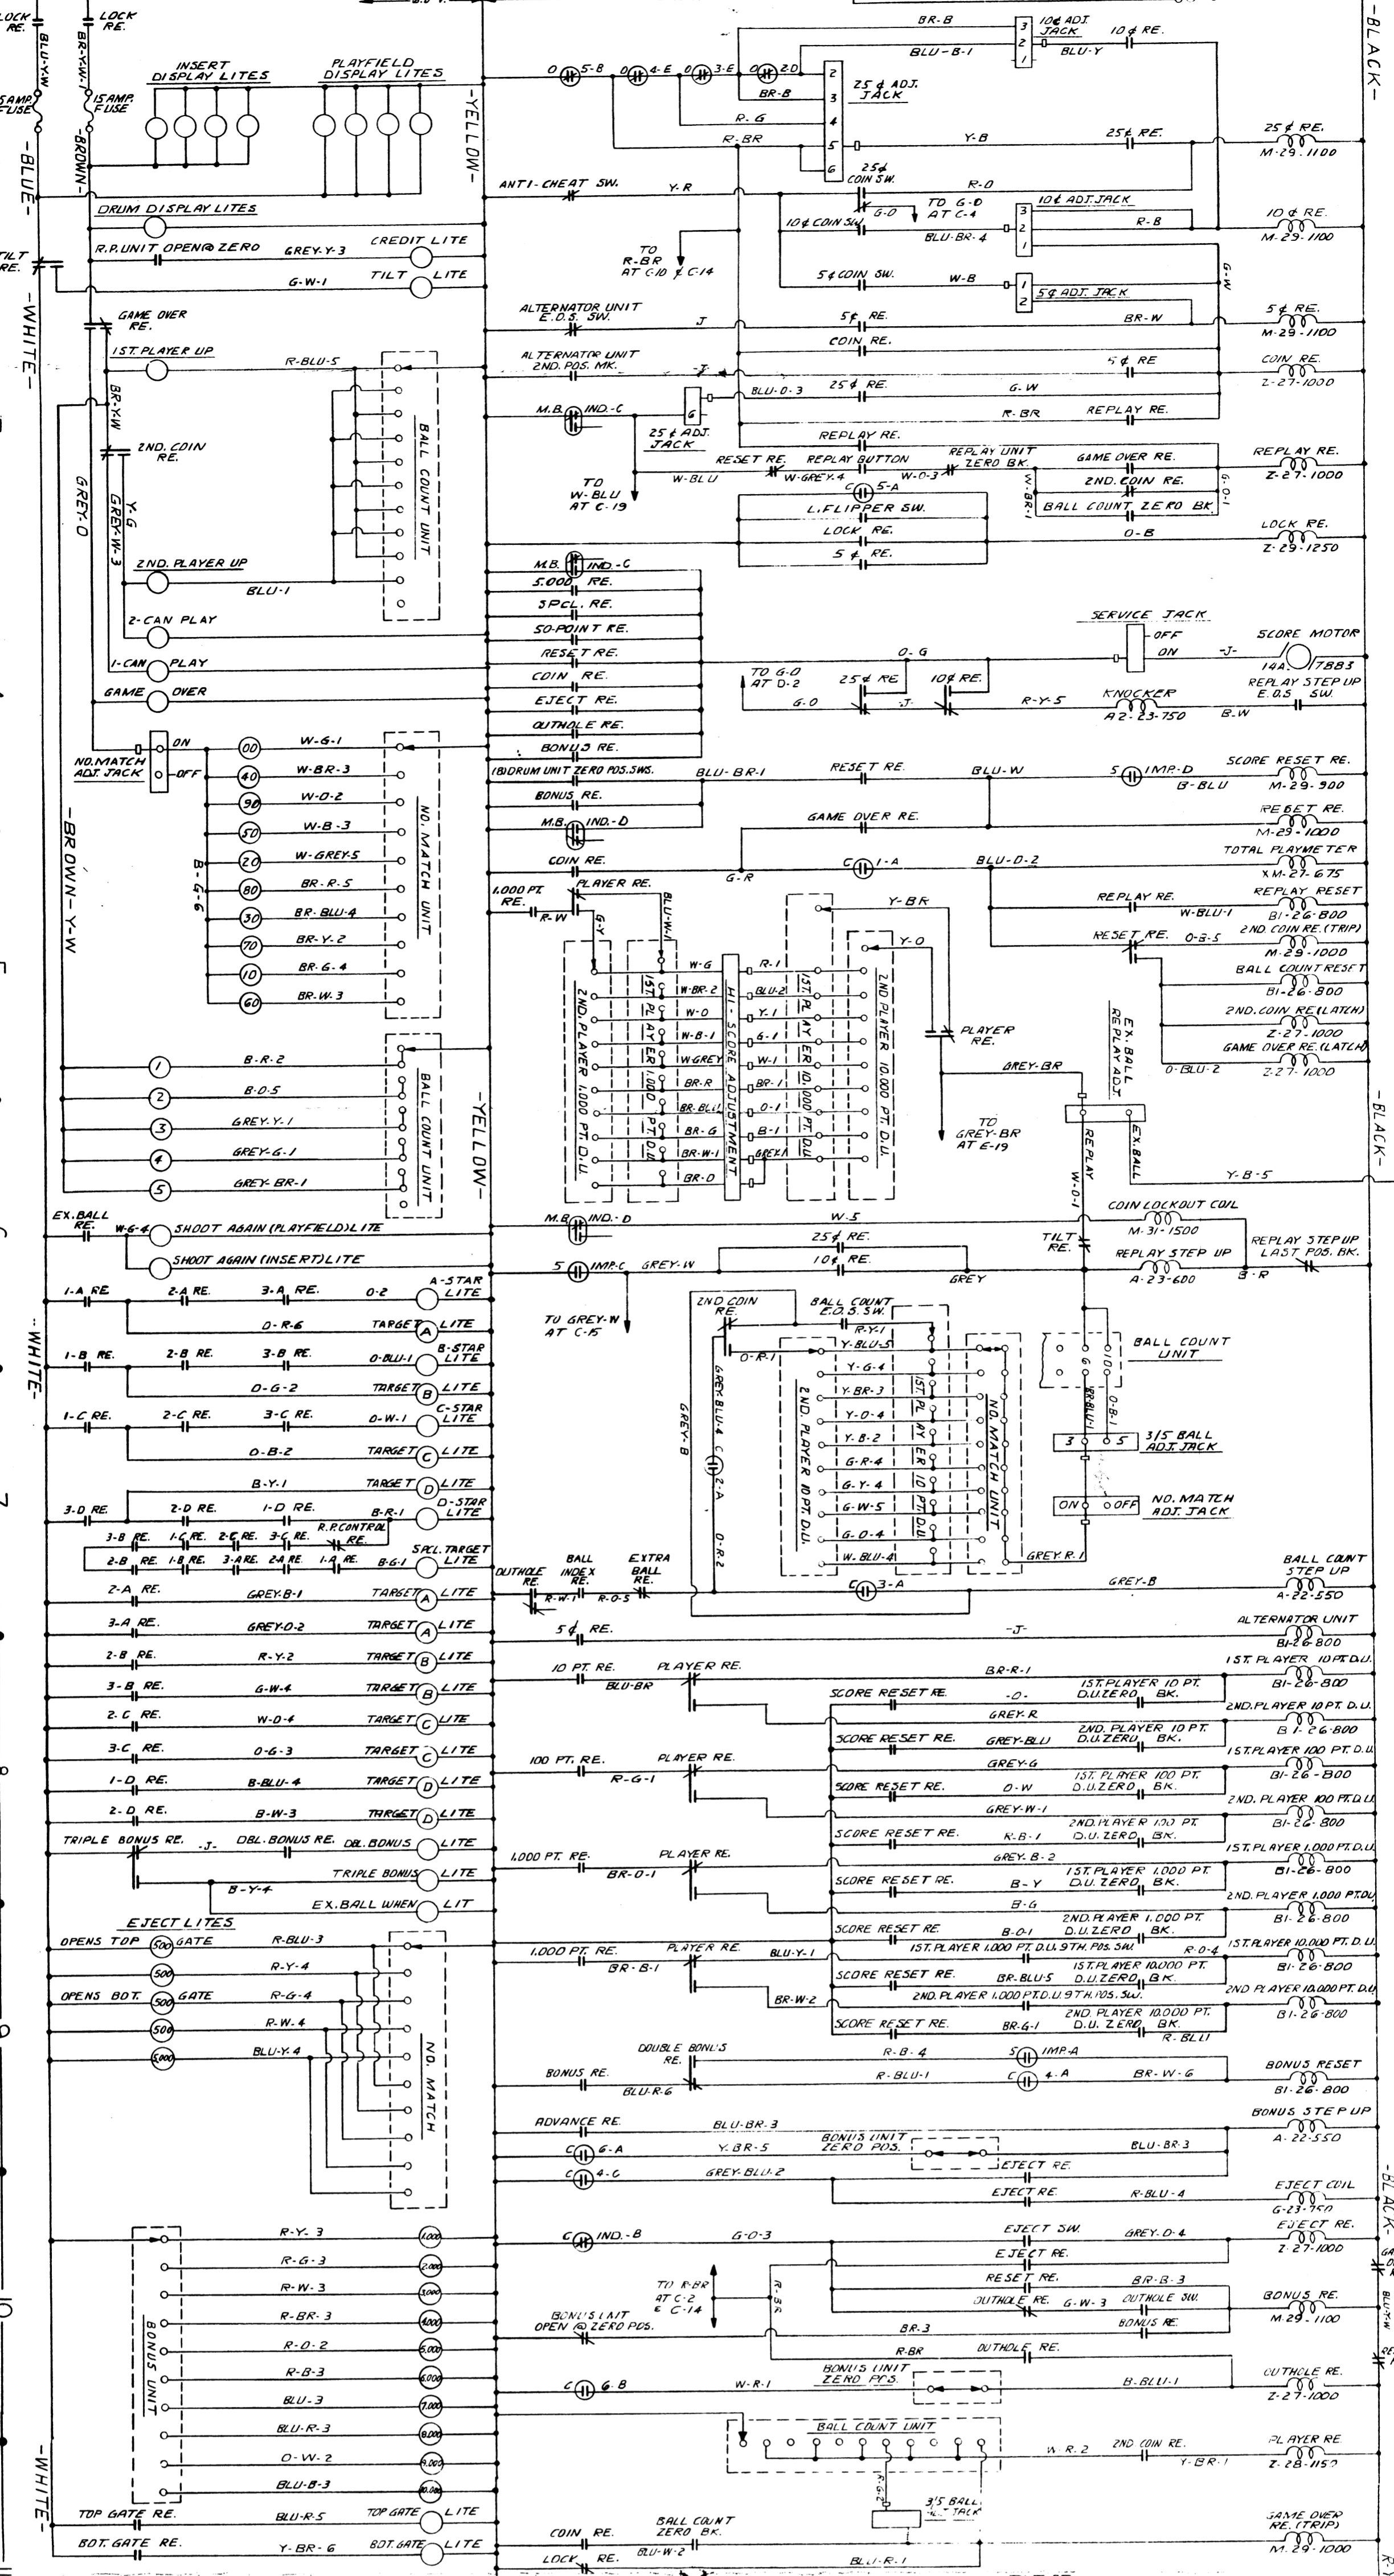

SUPER FLITE

WILLIAMS ELECTRONICS

ADVISOR OF THE SEEBORG CORPORATION  
3401 N. CALIFORNIA AVE.  
CHICAGO, ILLINOIS 60618  
DWM:AK

SUPER FLITE #452