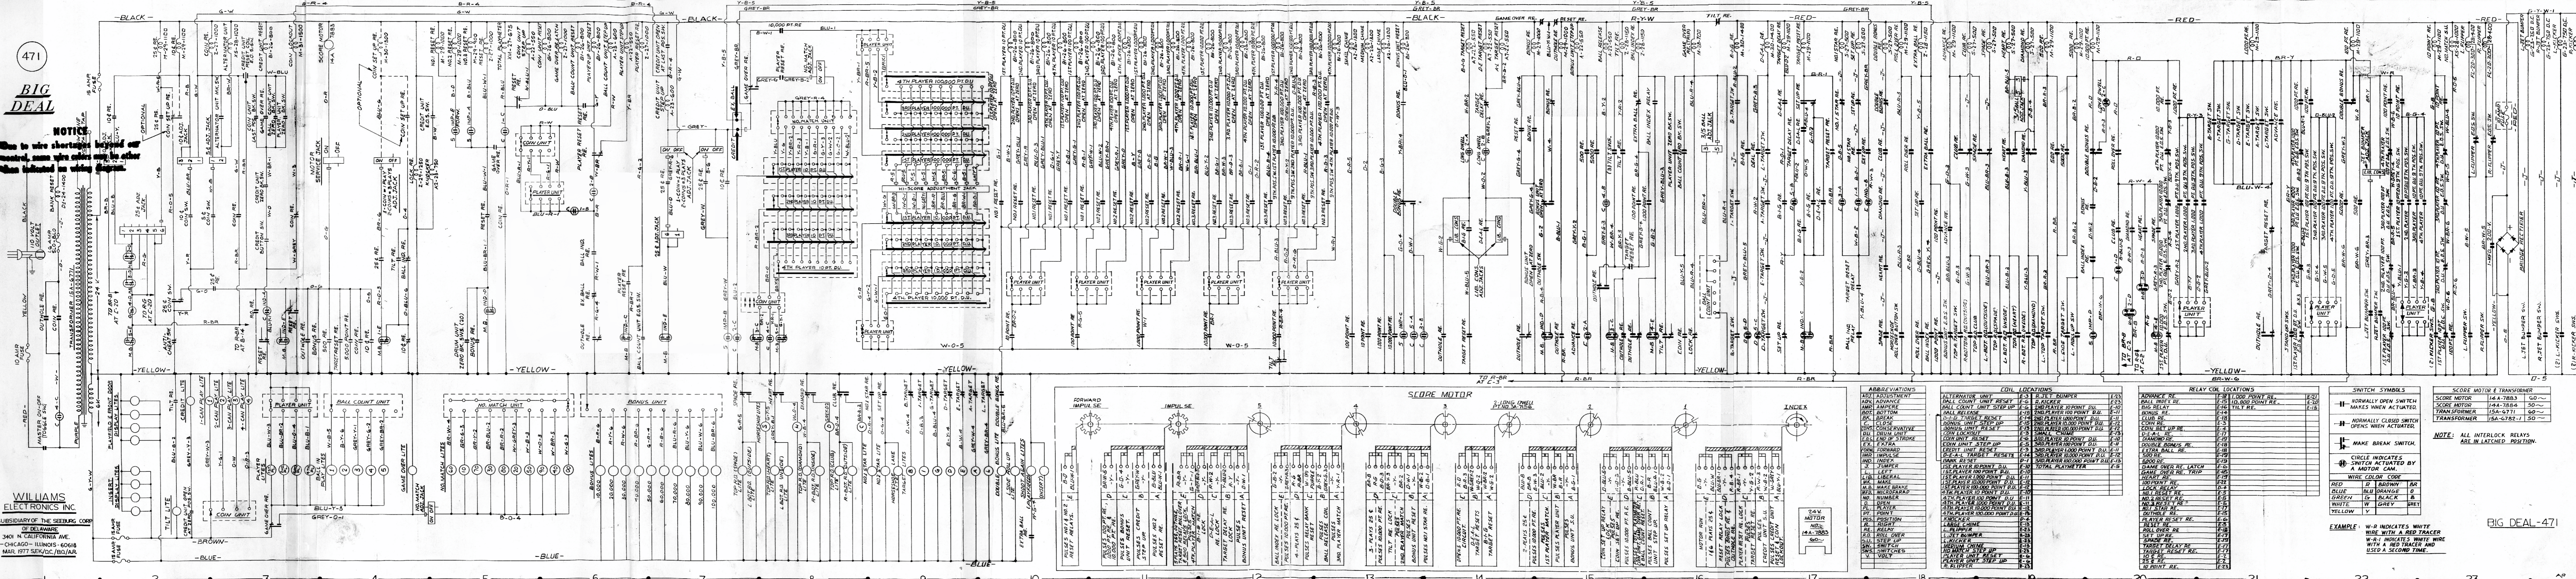

Due to wire shortages beyond our control, some wire colors may be other than indicated in wiring diagram.

WILLIAMS ELECTRONICS INC. A SUBSIDIARY OF THE SEEBURG CORP. OF DELAWARE. 3401 N. CALIFORNIA AVE. CHICAGO - ILLINOIS 60618 MAR. 1977 SER/DC, BQ/AR

ABBREVIATIONS table listing symbols for components like ADV. ADJUSTMENT, BALL COUNT UNIT, etc.

COIL LOCATIONS table listing coil numbers and their corresponding relay locations.

RELAY COIL LOCATIONS table listing specific relay coil locations for various relays.

SWITCH SYMBOLS table defining symbols for normally open/closed switches and break switches.

SCORE MOTOR & TRANSFORMER table listing motor and transformer specifications.

NOTE: ALL INTERLOCK RELAYS ARE IN LATCHED POSITION.