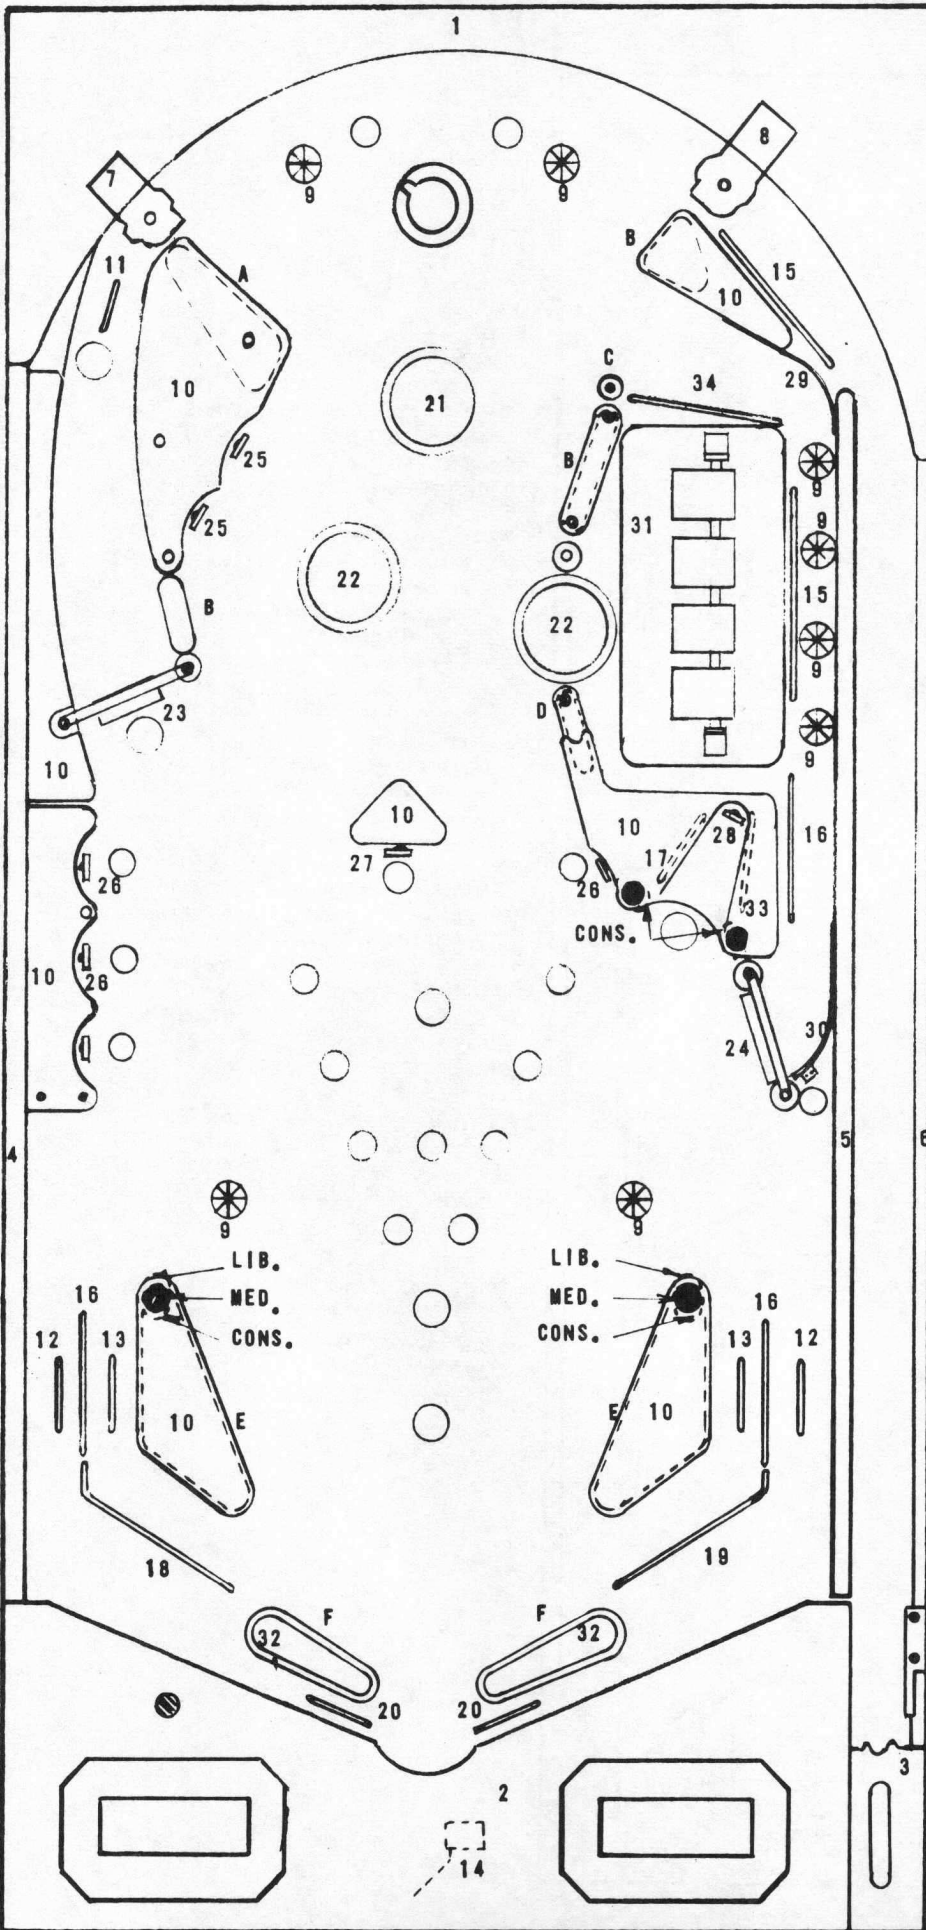

# WIZARD Playfield Chart

## RUBBER PARTS

Dimensions are inside diameters. Numbers in parentheses indicate quantity used, if in excess of one.

- A R-521-4, 2½ in.
- B R-521-2, 1½ in. (3)
- C R-243-2, 5/16 in. (dead rubber)
- D R-521-1, 1 in.
- E R-521-5, 3 in. (2)
- F R-406-3 (Flipper) (2)
- G R-243, 5/16 in.

## OTHER PARTS

- 1 Top Arch ..... P-5839-73
- 2 Bottom Arch ..... P-5871-47
- 3 Shooter Gauge ..... P-6359-13
- 4 Side Rail, left ..... CA-1208-24
- 5 Inside Rail ..... CA-1208-29
- 6 Side Rail, right ..... CA-1208-22
- 7 Ball Gate, left ..... A-1475-4
- 8 Ball Gate, right ..... A-1475-1
- 9 Rollover Button (8) ..... C-900

- 15 Ball Guide Wire (2) ..... M-121-33
- 16 Ball Guide Wire (3) ..... M-121-18
- 17 Ball Guide Wire ..... M-121-56
- 18 Ball Guide Wire ..... M-121-43
- 19 Ball Guide Wire ..... M-121-44
- 20 Ball Guide Wire (2) ..... M-121-53
- 21 Bumper Cap, red ..... A-3713-7
- 22 Bumper Cap, yellow ..... A-3713-12  
Thumper Bumpers detailed, page 167